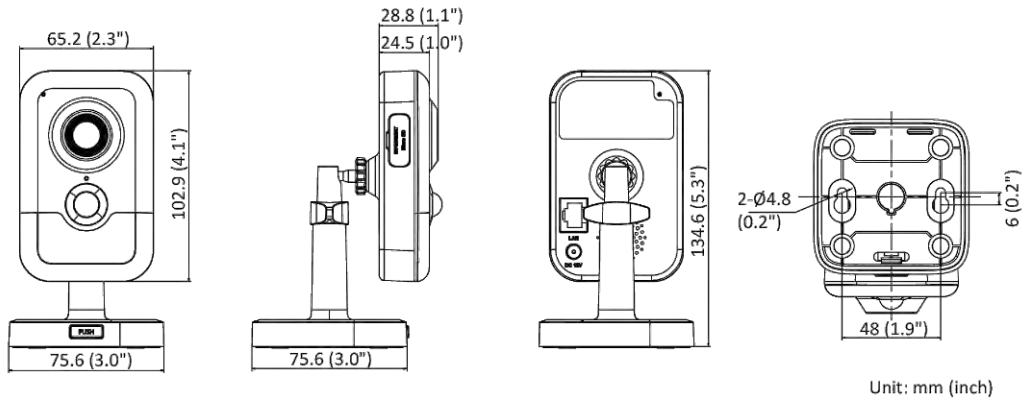

Web Client Language	33 languages English, Russian, Estonian, Bulgarian, Hungarian, Greek, German, Italian, Czech, Slovak, French, Polish, Dutch, Portuguese, Spanish, Romanian, Danish, Swedish, Norwegian, Finnish, Croatian, Slovenian, Serbian, Turkish, Korean, Traditional Chinese, Thai, Vietnamese, Japanese, Latvian, Lithuanian, Portuguese (Brazil), Ukrainian
General Function	Anti-flicker, heartbeat, password reset via email, pixelouner
Storage Conditions	-10 °C to 40 °C (14 °F to 104 °F). Humidity 95% or less (non-condensing)
Startup and Operating Conditions	-10 °C to 40 °C (14 °F to 104 °F). Humidity 95% or less (non-condensing)
Camera Material	Plastic
Camera Dimension	2 mm: 102.9 mm × 65.2 mm × 28.8 mm (4.1" × 2.6" × 1.1") 2.8 mm and 4 mm: 102.9 mm × 65.2 mm × 32.6 mm (4.1" × 2.6" × 1.3")
Package Dimension	150 mm × 125 mm × 99 mm (5.9" × 4.9" × 3.9")
Camera Weight	Approx. 120 g (0.3 lb.)
With Package Weight	Approx. 430 g (0.9 lb.)
Approval	
EMC	FCC SDoC (47 CFR Part 15, Subpart B); CE-EMC (EN 55032: 2015, EN 61000-3-2:2019, EN 61000-3-3:2013+A1:2019, EN 50130-4: 2011 +A1: 2014); KC (KN 32: 2015, KN 35: 2015)
Safety	UL (UL 62368-1); CB (IEC 62368-1:2014+A11); CE-LVD (EN 62368-1:2014/A11:2017)
Environment	CE-RoHS (2011/65/EU); WEEE (2012/19/EU); Reach (Regulation (EC) No 1907/2006)

▪ **Dimension**

2 mm Model

2.8 and 4 mm Model

Distributed by

**HIKVISION®****Headquarters**

No.555 Qianmo Road, Binjiang District,
Hangzhou 310051, China
T +86-571-8807-5998
overseasbusiness@hikvision.com

Hikvision USA
T +1-909-895-0400
sales.usa@hikvision.com