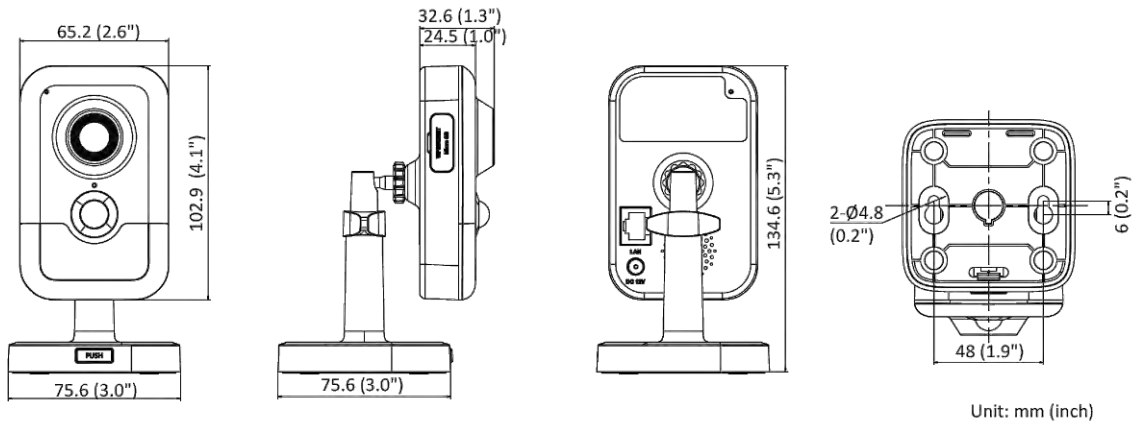

Web Client Language	33 languages English, Russian, Estonian, Bulgarian, Hungarian, Greek, German, Italian, Czech, Slovak, French, Polish, Dutch, Portuguese, Spanish, Romanian, Danish, Swedish, Norwegian, Finnish, Croatian, Slovenian, Serbian, Turkish, Korean, Traditional Chinese, Thai, Vietnamese, Japanese, Latvian, Lithuanian, Portuguese (Brazil), Ukrainian
General Function	Anti-flicker, heartbeat, password reset via email, pixelouner
Storage Conditions	-10 °C to 40 °C (14 °F to 104 °F). Humidity 95% or less (non-condensing)
Startup and Operating Conditions	-10 °C to 40 °C (14 °F to 104 °F). Humidity 95% or less (non-condensing)
Camera Material	Plastic
Camera Dimension	2 mm: 102.9 mm × 65.2 mm × 28.8 mm (4.1" × 2.6" × 1.1") 2.8 mm and 4 mm: 102.9 mm × 65.2 mm × 32.6 mm (4.1" × 2.6" × 1.3")
Package Dimension	150 mm × 125 mm × 99 mm (5.9" × 4.9" × 3.9")
Camera Weight	Approx. 120 g (0.3 lb.)
With Package Weight	Approx. 430 g (0.9 lb.)
Approval	
EMC	FCC SDoC (47 CFR Part 15, Subpart B); CE-EMC (EN 55032: 2015, EN 61000-3-2:2019, EN 61000-3-3:2013+A1:2019, EN 50130-4: 2011 +A1: 2014); KC (KN 32: 2015, KN 35: 2015)
Safety	UL (UL 62368-1); CB (IEC 62368-1:2014+A11); CE-LVD (EN 62368-1:2014/A11:2017)
Environment	CE-RoHS (2011/65/EU); WEEE (2012/19/EU); Reach (Regulation (EC) No 1907/2006)

▪ **Dimension**

2 mm Model

2.8 and 4 mm Model

Distributed by

**HIKVISION®****Headquarters**

No.555 Qianmo Road, Binjiang District,
Hangzhou 310051, China
T +86-571-8807-5998
overseasbusiness@hikvision.com

Hikvision USA
T +1-909-895-0400
sales.usa@hikvision.com