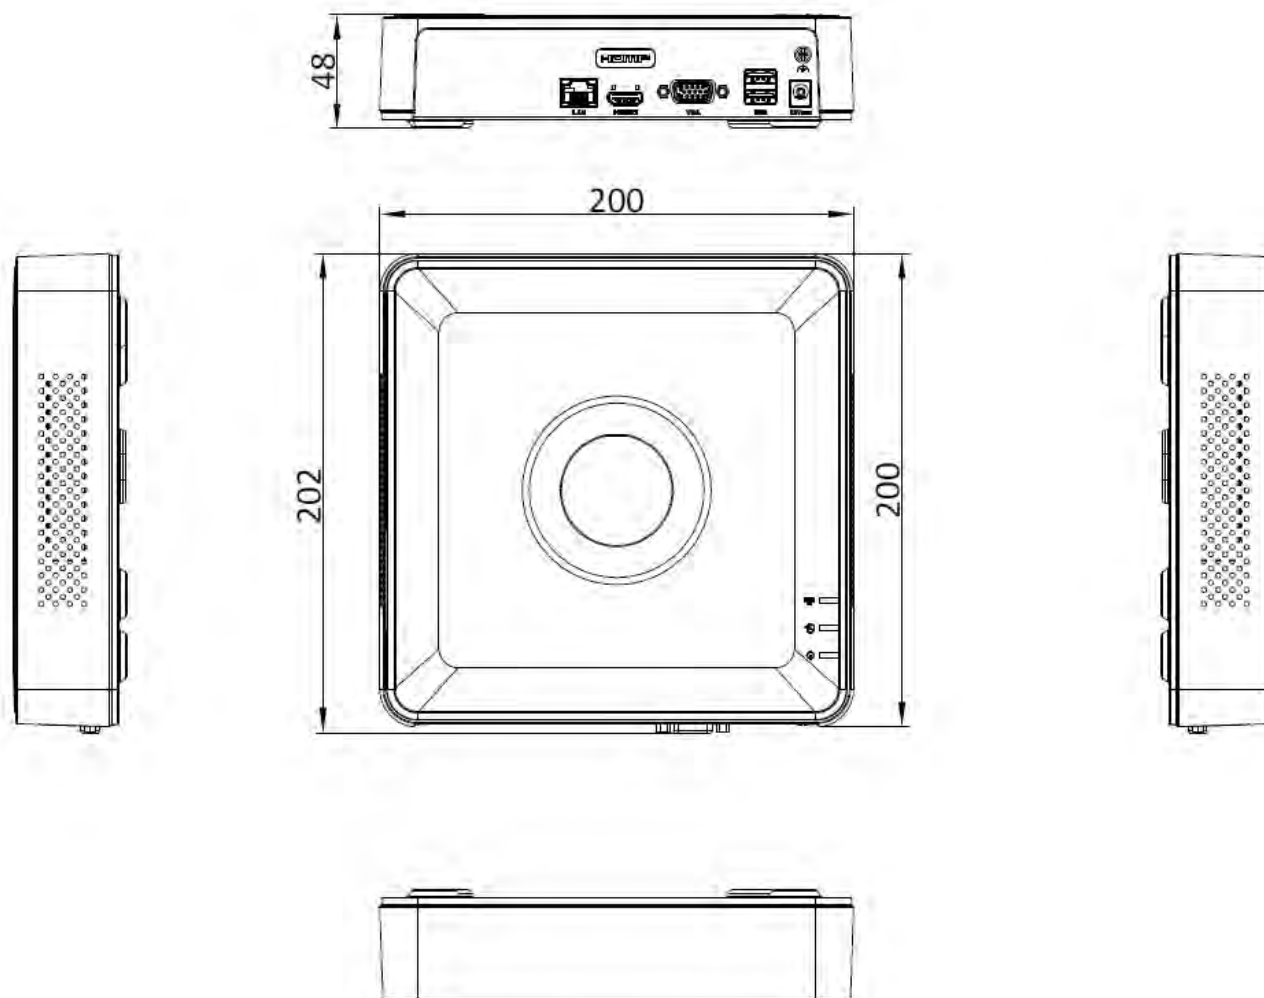

## ▪ Specification

Video and Audio	
IP Video Input	8-ch Up to 6 MP resolution
Incoming Bandwidth	60 Mbps
Outgoing Bandwidth	60 Mbps
HDMI Output	1-ch, 1920 × 1080p/60Hz, 1600 × 1200/60Hz, 1280 × 1024/60Hz, 1280 × 720/60Hz
VGA Output	1-ch, 1920 × 1080p/60Hz, 1600 × 1200/60Hz, 1280 × 1024/60Hz, 1280 × 720/60Hz
Video Output Mode	HDMI/VGA simultaneous output
Decoding	
Decoding Format	H.265+/H.265/ H.264+/H.264
Recording Resolution	6 MP/4 MP/3 MP/1080p/UXGA /720p/VGA/4CIF/DCIF/ 2CIF/CIF/QCIF
Synchronous playback	4-ch
Decoding Capability	4-ch@1080p (30 fps) or 2-ch@4 MP (30 fps) or 1-ch@6 MP (30 fps)
Stream Type	Video, Video & Audio
Network	
Remote Connection	16
Network Protocol	TCP/IP, DHCP, Hik-Connect, DNS, DDNS, NTP, SADP, SMTP, UPnP™
Network Interface	1, RJ-45 10/100Mbps self-adaptive Ethernet interface
Auxiliary Interface	
SATA	1 SATA interface
Capacity	Up to 6TB capacity for each disk
Alarm In/Out	N/A
USB Interface	Rear panel: 2 × USB 2.0
General	
Power Supply	12 VDC, 1.5 A
Consumption	≤ 10 W
Working Temperature	-10 to +55° C (+14 to +131° F)
Working Humidity	10% to 90%
Dimension (W × D × H)	200 × 200 × 48 mm (7.9" × 8.1" × 1.9")
Weight	≤ 1 kg (2.2 lb)
Certification	
CE	EN50130-4, EN 61000-3-2, EN 61000-3-3

▪ **Physical Interface**

No.	Description	No.	Description
1	LAN network interface	4	USB interfaces
2	HDMI interface	5	GND
3	VGA interface	6	Power supply

▪ **Available Model**

DS-7108NI-Q1(D)

Dimension

scale/1:1;Unit/mm