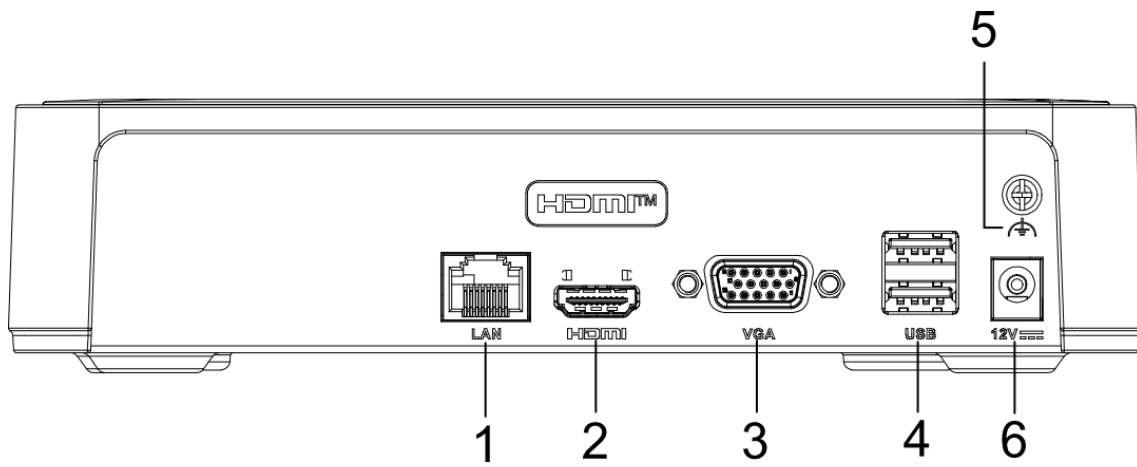

▪ **Physical Interface**

No.	Description	No.	Description
1	LAN network interface	4	USB interfaces
2	HDMI interface	5	GND
3	VGA interface	6	Power supply

▪ **Available Model**

DS-7108NI-Q1(D)