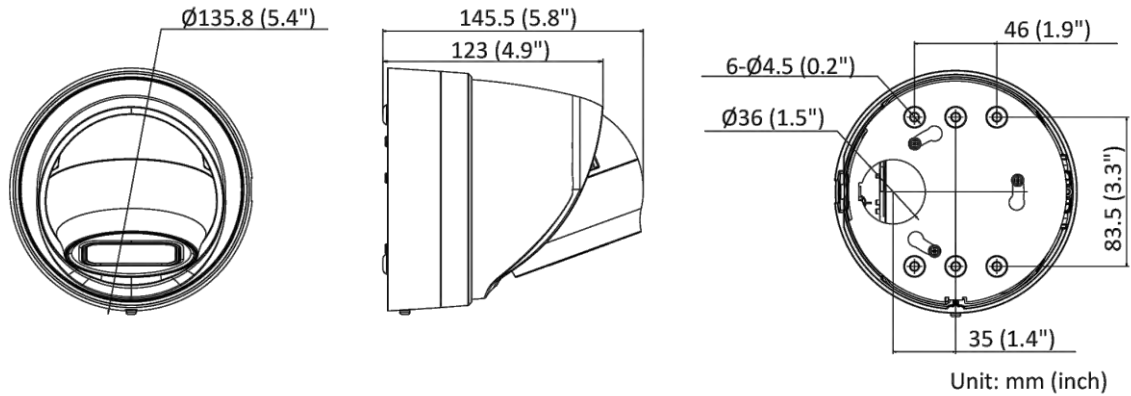

▪ **Available Model**

DS-2CD2H86G2-IZS (2.8 to 12 mm)

▪ **Dimension**

▪ **Accessory**

▪ **Optional**

DS-1476ZJ-SUS Corner Mount	DS-1473ZJ-135B Wall Mount	DS-1475ZJ-SUS Vertical Pole Mount	DS-1473ZJ-135 Wall Mount	DS-1471ZJ-135 Pendant Mount