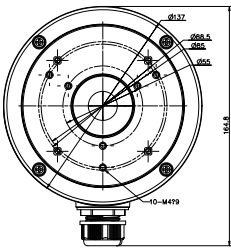

### Junction Box for Dome Camera

#### Dimension:

#### Parameter:

Model	DS-1280ZJ-S
Parameters	Junction Box for Dome Camera
Appearance	Hikvision White
Material	Aluminum Alloy
Dimension	Φ137x51.5mm
Weight	527g