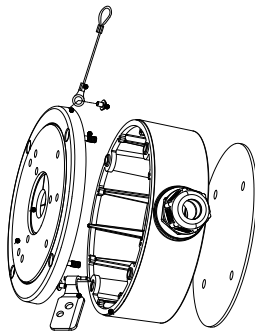

DS-1280ZJ-S

Junction Box for Dome Camera

Features:

- Aluminum alloy material with surface spray treatment
- Waterproof design
- Cable hole on bracket makes the feature better

Dimension:

Order Model:

DS-1280ZJ-S

Parameter:

Model	DS-1280ZJ-S
Parameters	Junction Box for Dome Camera
Appearance	Hikvision White
Material	Aluminum Alloy
Dimension	Φ137x51.5mm
Weight	527g

Notice:

- The bracket should be installed on flat wall
- Waterproof rubber is necessary for outdoor application
- The wall must be capable of supporting over 3 times as much as the total weight of the camera and the mount.
- The maximum load capacity of the bracket is **4.5KG**

Note: The actual dome camera may vary from the picture above.