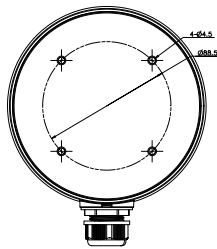

### Junction Box for Dome Camera

#### Dimension:

#### Parameter:

Model	DS-1280ZJ-S
Parameters	Junction Box for Dome Camera
Appearance	Hikvision White
Material	Aluminum Alloy
Dimension	Φ137x51.5mm
Weight	527g